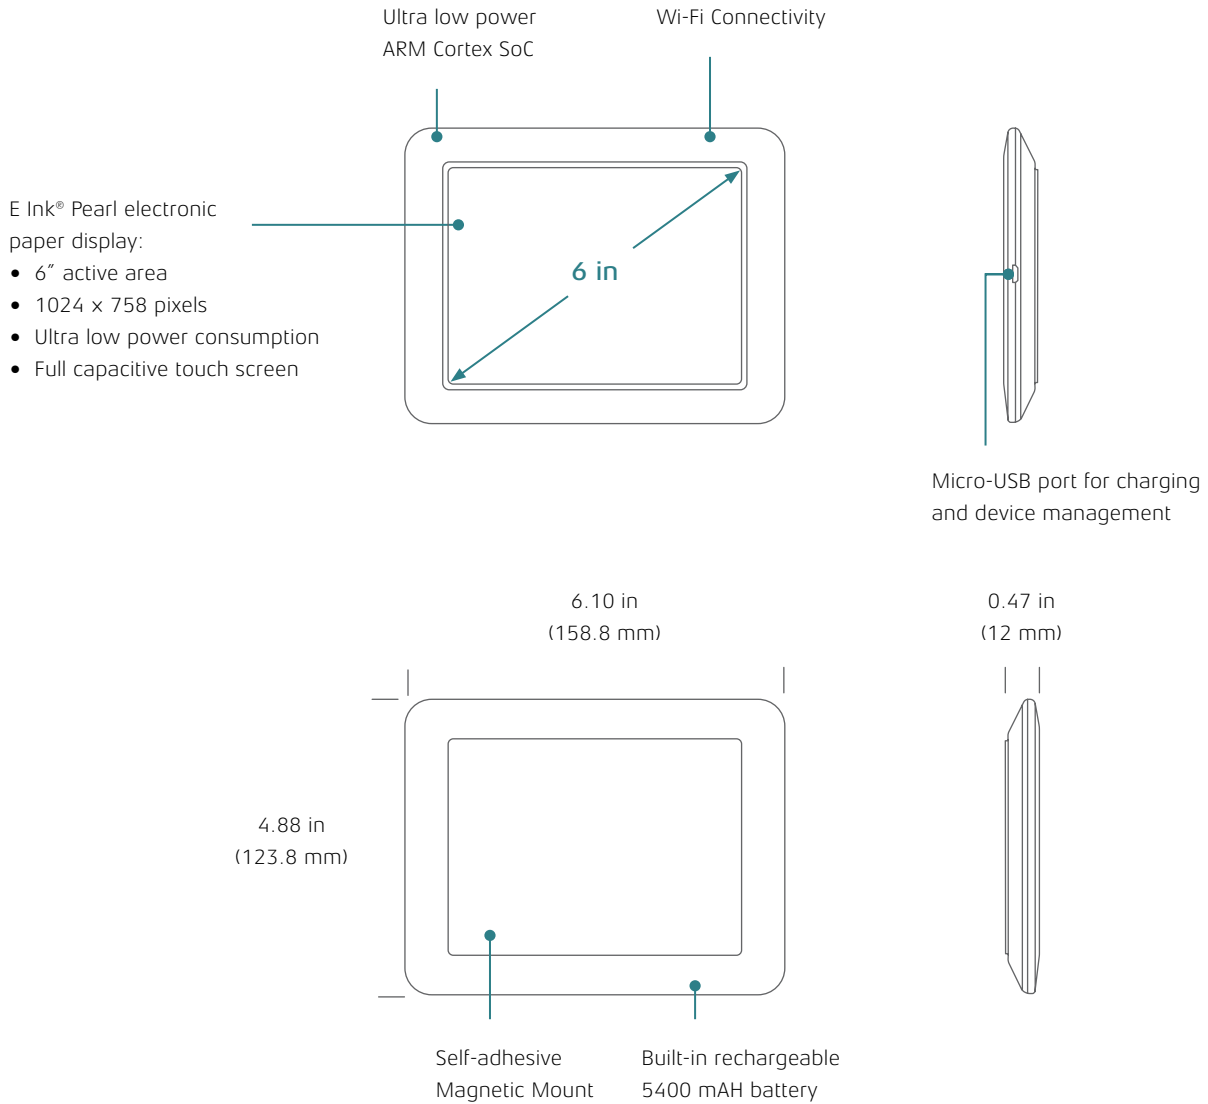

In the box

- 6-inch JOAN device
- Micro-USB cable
- Quick Start Guide
- 1 Magnetic Mount for easy installation
- Access to the JOAN Web Portal

Powering a new era of innovation.

VISIONECT

Visionect, the maker of the award-winning JOAN room scheduling solutions and the force behind the breakthrough Place & Play signage concept, is the world leader in deploying electronic paper in environments impossible before. Visionect technology is unparalleled in versatility, ultra-low power consumption, ease of installation and simplicity of use, and continues to set new standards powered by a decade of market-leading expertise.